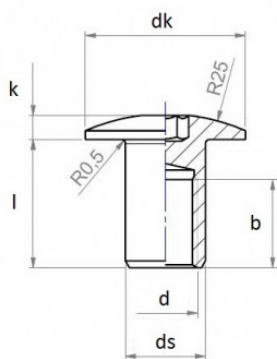

PRODUCT SHEET

Description:

Steel Head D-595,5mm Hex,M8,Head $\varnothing 20 \times 3$ mm,Shaft $\varnothing 10 \times 16$ mm,RAW $\varnothing 10 \times 16$ mm,RAW

Item number:

12.09.931-0

Units	Box	Carton	HS Code	Barcode
Pcs.	1	1000	7318190090	
				5704866026208